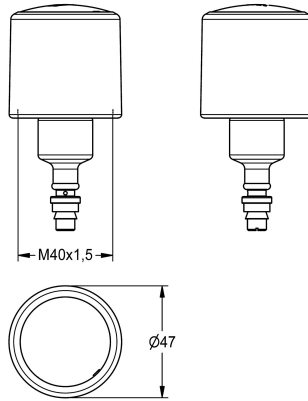

KWC

Upper part

Modell-Linie: **FUNCTIONING_PARTS** | EFLSY0001
Spare parts | Spare parts flushing systems

KWC-No.

2000104356

Upper part DN 15, for AQUA urinal flush valve

Head part for urinal flush valve DN 15

Technical Data

application

urinal flushing

type of cartridge

self-closing cartridge

diameter nominal fitting

DN 15

material