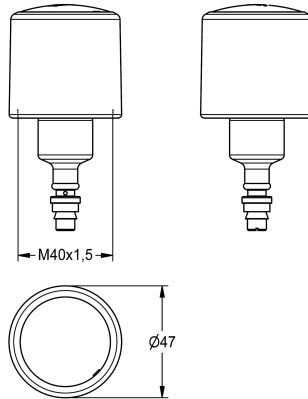

KWC

Upper part

Modell-Linie: FUNCTIONING_PARTS | EFLSY0001

Spare parts | Spare parts flushing systems

KWC-No.

2000104356

Upper part DN 15, for AQUA urinal flush valve

Head part for urinal flush valve DN 15

Technical Data

application

urinal flushing

type of cartridge

self-closing cartridge

diameter nominal fitting

DN 15

material