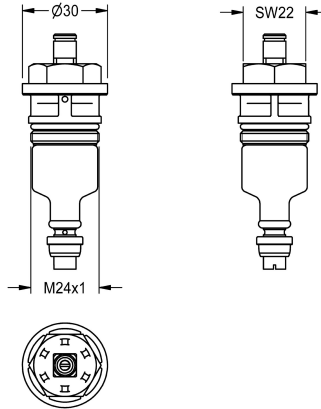

## KWC

Functional part

Modell-Linie: **FUNCTIONING\_PARTS | ETAPS0001**

Spare parts | Spare parts taps

### KWC-No.

**2000104372**

**2000109229**

Functional part for wash fittings / urinal flush valves, colour identification yellow. Version silicone-free.

Functional part for wash fittings / urinal flush valves, colour identification yellow.

### Technical Data

application

washing/flushing

type of cartridge

self-closing cartridge

diameter nominal fitting

DN 15

material