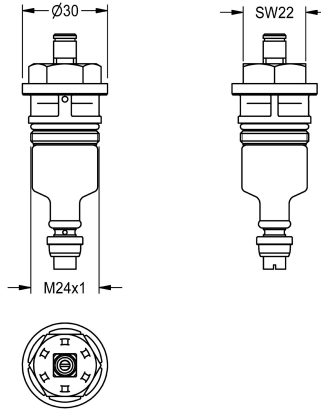

KWC

Functional part

Modell-Linie: FUNCTIONING_PARTS | ETAPS0001

Spare parts | Spare parts taps

KWC-No.

2000104372

2000109229

Functional part for wash fittings / urinal flush valves, colour identification yellow. Version silicone-free.

Functional part for wash fittings / urinal flush valves, colour identification yellow.

Technical Data

application

washing/flushing

type of cartridge

self-closing cartridge

diameter nominal fitting

DN 15