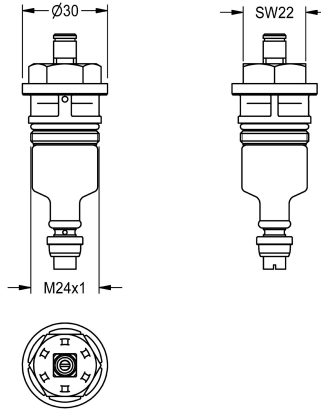

KWC

Functional part

Modell-Linie: **FUNCTIONING_PARTS | ETAPS0001**

Spare parts | Spare parts taps

KWC-No.

2000104372

2000109229

Functional part for wash fittings / urinal flush valves, colour identification yellow. Version silicone-free.

Functional part for wash fittings / urinal flush valves, colour identification yellow.

Technical Data

application

washing/flushing

type of cartridge

self-closing cartridge

diameter nominal fitting

DN 15