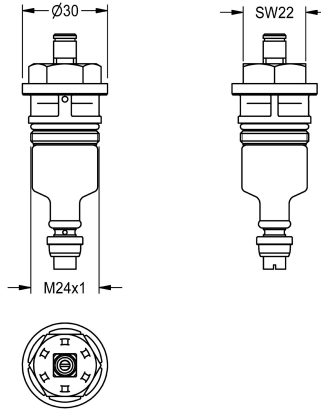

## KWC

Functional part

Modell-Linie: **FUNCTIONING\_PARTS | ETAPS0001**

Spare parts | Spare parts taps

### KWC-No.

**2000104372**

**2000109229**

Functional part for wash fittings / urinal flush valves, colour identification yellow. Version silicone-free.

Functional part for wash fittings / urinal flush valves, colour identification yellow.

### Technical Data

application

washing/flushing

type of cartridge

self-closing cartridge

diameter nominal fitting

DN 15

material