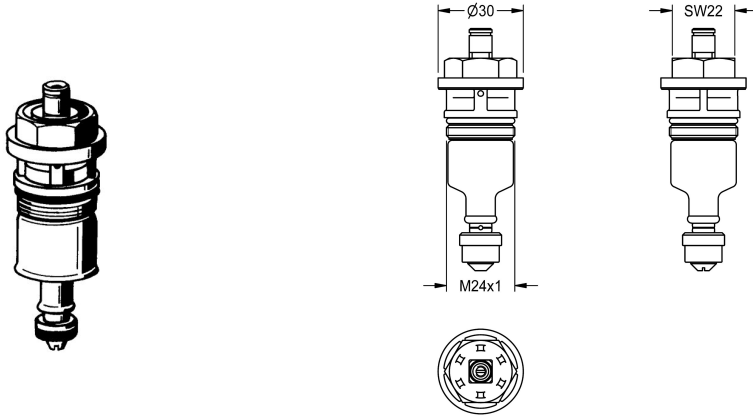

## KWC

Functional element

Modell-Linie: FUNCTIONING\_PARTS | EAQLN0001

Spare parts | Spare parts flushing systems

### KWC-No.

**2000104374**  
DN 20

**2000104394**  
DN 15

Functional part for AQUALINE WC flush valve DN 20.

### Technical Data

application

wc flushing

type of cartridge

self-closing cartridge

diameter nominal fitting

DN 20

material