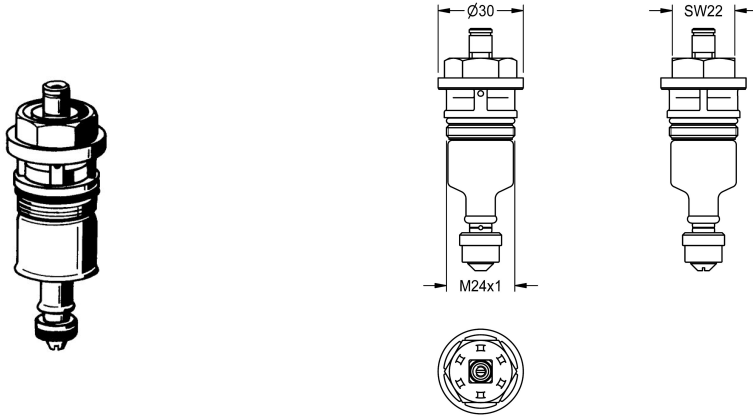

KWC

Functional element

Modell-Linie: **FUNCTIONING_PARTS** | EAQLN0001

Spare parts | Spare parts flushing systems

KWC-No.

2000104374
DN 20

2000104394
DN 15

Functional part for AQUALINE WC flush valve DN 20.

Technical Data

application

wc flushing

type of cartridge

self-closing cartridge

diameter nominal fitting

DN 20

material