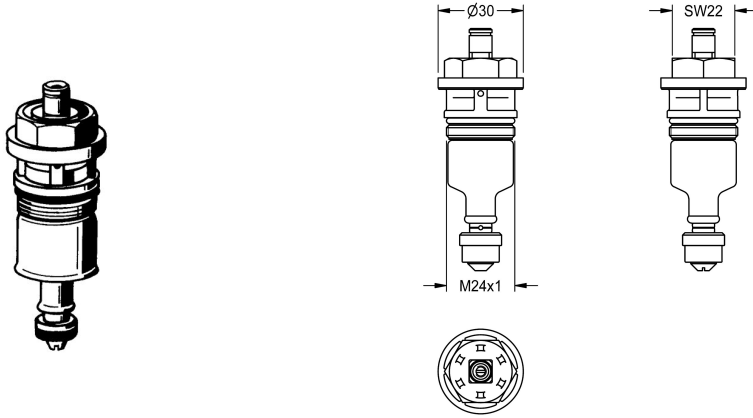

KWC Functional element

Modell-Linie: **FUNCTIONING_PARTS** | EAQLN0001
Spare parts | Spare parts flushing systems

KWC-No.

2000104374
DN 20

2000104394
DN 15

Functional part for AQUALINE WC flush valve DN 20.

Technical Data

application

wc flushing

type of cartridge

self-closing cartridge

diameter nominal fitting

DN 20

material