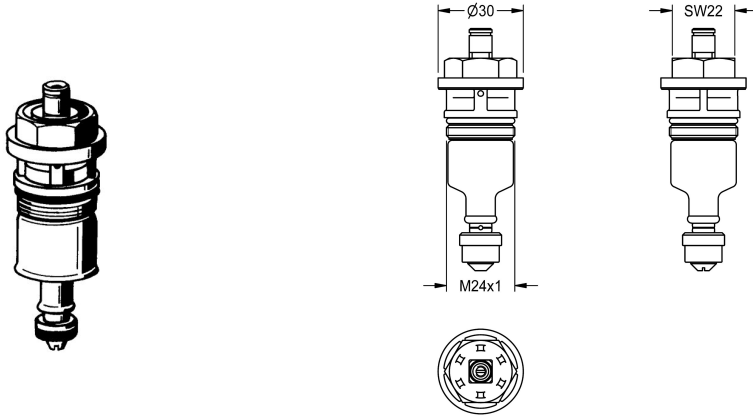

KWC

Functional element

Modell-Linie: FUNCTIONING_PARTS | EAQLN0001

Spare parts | Spare parts flushing systems

KWC-No.

2000104374
DN 20

2000104394
DN 15

Functional part for AQUALINE WC flush valve DN 20.

Technical Data

application

wc flushing

type of cartridge

self-closing cartridge

diameter nominal fitting

DN 20

material