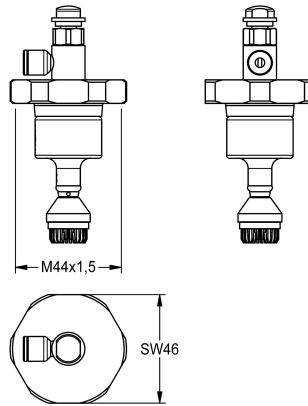

KWC Upper part

Modell-Linie: **FUNCTIONING_PARTS** | EFLSY0004
Spare parts | Spare parts flushing systems

KWC-No.

2000104384

Upper part DN 20 for AQUA WC flushing valve, noise group I, with remote control (version up to 1984)

Head part for WC flush valve DN 20 with remote control and noise group

I.

Technical Data

application
type of cartridge
diameter nominal fitting
material
remotely controlled

wc flushing
self-closing cartridge
DN 20
brass-look
yes