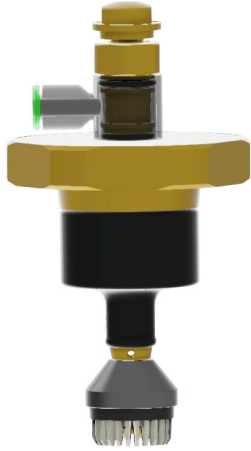

KWC Upper part

Modell-Linie: **FUNCTIONING_PARTS** | EFLSY0004
Spare parts | Spare parts flushing systems

KWC-No.

2000104384

Upper part DN 20 for AQUA WC flushing valve, noise group I, with remote control (version up to 1984)

Head part for WC flush valve DN 20 with remote control and noise group

I.

Technical Data

application
type of cartridge
diameter nominal fitting
material
remotely controlled

wc flushing
self-closing cartridge
DN 20
brass-look
yes