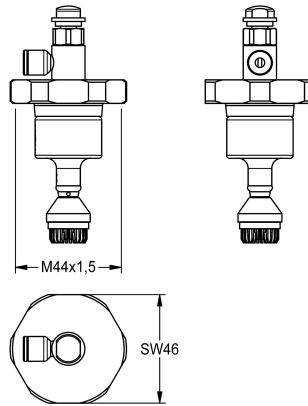

## KWC Upper part

Modell-Linie: **FUNCTIONING\_PARTS** | EFLSY0004  
Spare parts | Spare parts flushing systems

### KWC-No.

**2000104384**

Upper part DN 20 for AQUA WC flushing valve, noise group I, with remote control (version up to 1984)

Head part for WC flush valve DN 20 with remote control and noise group

I.

### Technical Data

application
type of cartridge
diameter nominal fitting
material
remotely controlled

wc flushing
self-closing cartridge
DN 20
brass-look
yes