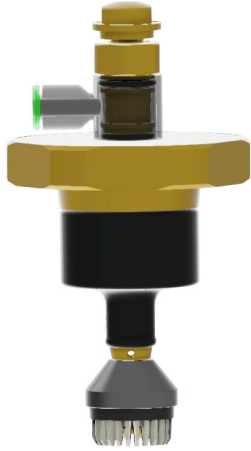

## KWC Upper part

Modell-Linie: **FUNCTIONING\_PARTS** | EFLSY0004  
Spare parts | Spare parts flushing systems

### KWC-No.

**2000104384**

Upper part DN 20 for AQUA WC flushing valve, noise group I, with remote control (version up to 1984)

Head part for WC flush valve DN 20 with remote control and noise group

I.

### Technical Data

application
type of cartridge
diameter nominal fitting
material
remotely controlled

wc flushing
self-closing cartridge
DN 20
brass-look
yes