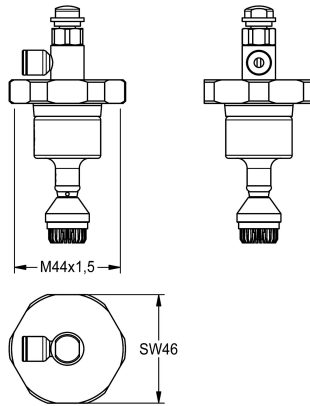

KWC Upper part

Modell-Linie: **FUNCTIONING_PARTS** | EFLSY0004
Spare parts | Spare parts flushing systems

KWC-No.

2000104384

Upper part DN 20 for AQUA WC flushing valve, noise group I, with remote control (version up to 1984)

Head part for WC flush valve DN 20 with remote control and noise group

I.

Technical Data

application
type of cartridge
diameter nominal fitting
material
remotely controlled

wc flushing
self-closing cartridge
DN 20
brass
yes