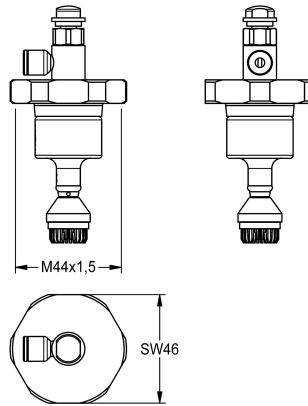

KWC Upper part

Modell-Linie: **FUNCTIONING_PARTS** | EFLSY0004
Spare parts | Spare parts flushing systems

KWC-No.

2000104384

Upper part DN 20 for AQUA WC flushing valve, noise group I, with remote control (version up to 1984)

Head part for WC flush valve DN 20 with remote control and noise group

I.

Technical Data

application
type of cartridge
diameter nominal fitting
material
remotely controlled

wc flushing
self-closing cartridge
DN 20
brass
yes