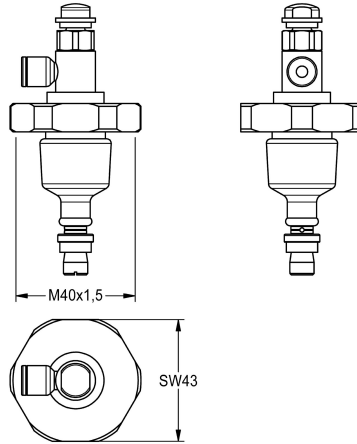

KWC Head part

Modell-Linie: **FUNCTIONING_PARTS** | ETAPS0007
Spare parts | Spare parts flushing systems

KWC-No.

2000104387
DN 15

2000104388
DN 20

2000104403
DN 15 for AQUALINE

Head part for self-closing valve DN 15 with remote control.

Technical Data

application

washing/showering/flushing

type of cartridge

self-closing cartridge

diameter nominal fitting

DN 15

material