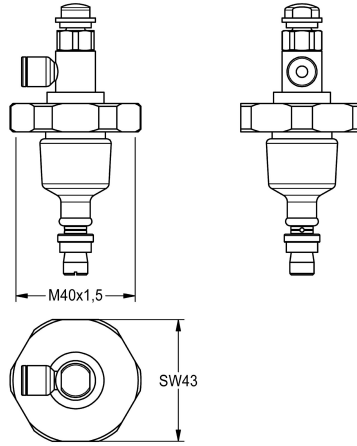

KWC

Head part

Modell-Linie: **FUNCTIONING_PARTS** | ETAPS0007

Spare parts | Spare parts flushing systems

KWC-No.

2000104387

DN 15

2000104388

DN 20

2000104403

DN 15 for AQUALINE

Head part for self-closing valve DN 15 with remote control.

Technical Data

application

washing/showering/flushing

type of cartridge

self-closing cartridge

diameter nominal fitting

DN 15

material

brass-look

remotely controlled

yes