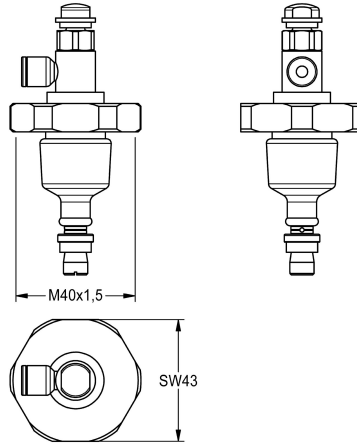

KWC

Head part

Modell-Linie: **FUNCTIONING_PARTS | ETAPS0007**

Spare parts | Spare parts flushing systems

KWC-No.

2000104387

DN 15

2000104388

DN 20

2000104403

DN 15 for AQUALINE

Head part for self-closing valve DN 15 with remote control.

Technical Data

application

washing/showering/flushing

type of cartridge

self-closing cartridge

diameter nominal fitting

DN 15

material

brass

remotely controlled

yes