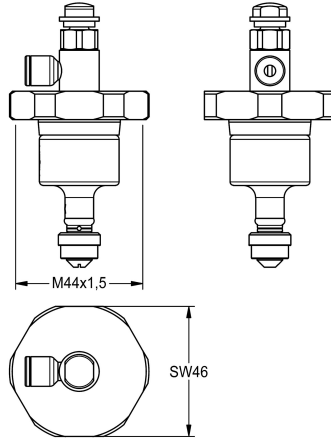

KWC

Head part

Modell-Linie: **FUNCTIONING_PARTS** | EFLSY0005

Spare parts | Spare parts flushing systems

KWC-No.

2000104389

Upper part DN 20 for AQUA WC flushing valve with remote control

Head part for WC flush valve DN 20 with remote control

Technical Data

application

wc flushing

type of cartridge

self-closing cartridge

diameter nominal fitting

DN 20

material