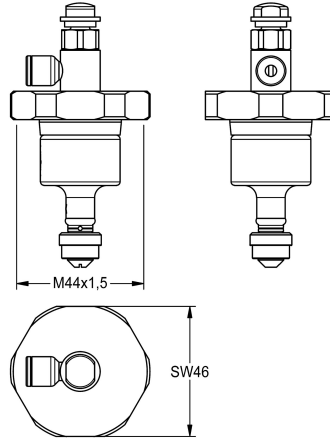

KWC

Head part

Modell-Linie: FUNCTIONING_PARTS | EFLSY0005

Spare parts | Spare parts flushing systems

KWC-No.

2000104389

Upper part DN 20 for AQUA WC flushing valve with remote control

Head part for WC flush valve DN 20 with remote control

Technical Data

application

wc flushing

type of cartridge

self-closing cartridge

diameter nominal fitting

DN 20

material