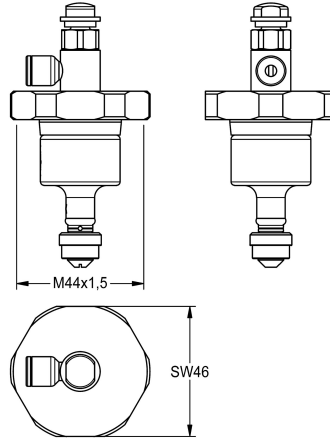

KWC

Head part

Modell-Linie: **FUNCTIONING_PARTS** | EFLSY0005
Spare parts | Spare parts flushing systems

KWC-No.

2000104389

Upper part DN 20 for AQUA WC flushing valve with remote control

Head part for WC flush valve DN 20 with remote control

Technical Data

application

wc flushing

type of cartridge

self-closing cartridge

diameter nominal fitting

DN 20

material