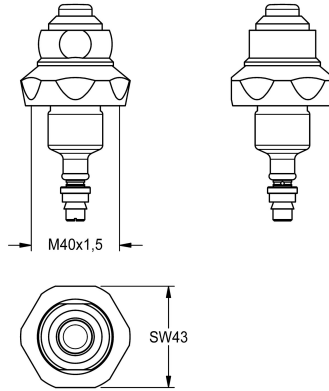

KWC

Upper part

Modell-Linie: FUNCTIONING_PARTS | ETAPS0010

Spare parts | Spare parts taps

KWC-No.

2000104391

Upper part DN 15 for foot-operated AQUA self-closing valves

Head part for DN 15 self-closing valves, for foot-operated wash taps.

Technical Data

application

washing

type of cartridge

self-closing cartridge

diameter nominal fitting

DN 15

material