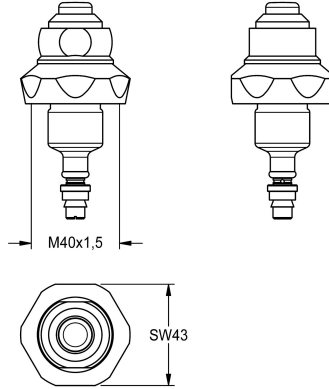

KWC

Upper part

Modell-Linie: FUNCTIONING_PARTS | ETAPS0010

Spare parts | Spare parts taps

KWC-No.

2000104391

Upper part DN 15 for foot-operated AQUA self-closing valves

Head part for DN 15 self-closing valves, for foot-operated wash taps.

Technical Data

application

washing

type of cartridge

self-closing cartridge

diameter nominal fitting

DN 15

material