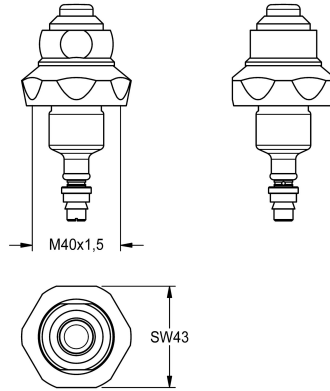

## KWC

Upper part

Modell-Linie: FUNCTIONING\_PARTS | ETAPS0010

Spare parts | Spare parts taps

### KWC-No.

**2000104391**

Upper part DN 15 for foot-operated AQUA self-closing valves

Head part for DN 15 self-closing valves, for foot-operated wash taps.

### Technical Data

application

washing

type of cartridge

self-closing cartridge

diameter nominal fitting

DN 15

material