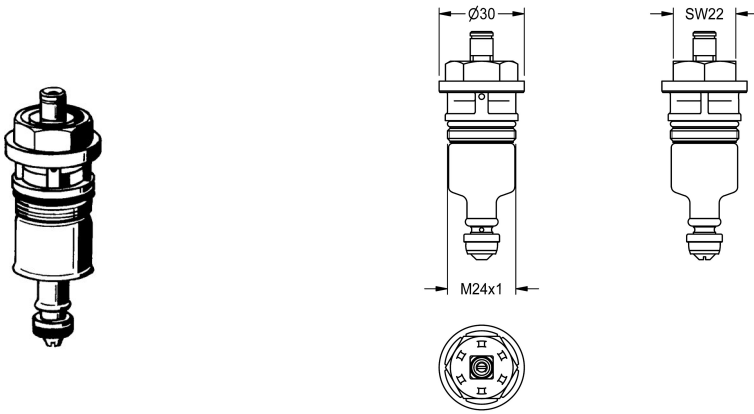

KWC

Functional element

Modell-Linie: **FUNCTIONING_PARTS** | EAQLN0004

Spare parts | Spare parts flushing systems

KWC-No.

2000104374

DN 20

2000104394

DN 15

Functional part for AQUALINE WC flush valve DN 15.

Technical Data

application

wc flushing

type of cartridge

self-closing cartridge

diameter nominal fitting

DN 15

material

synthetic

remotely controlled

no