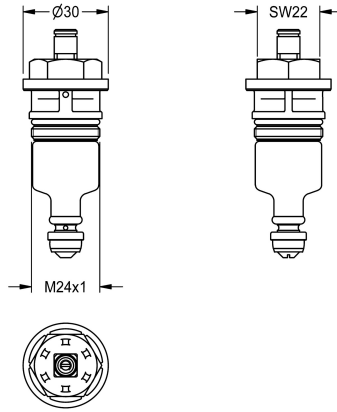

KWC

Functional element

Modell-Linie: **FUNCTIONING_PARTS** | EAQLN0004

Spare parts | Spare parts flushing systems

KWC-No.

2000104374

DN 20

2000104394

DN 15

Functional part for AQUALINE WC flush valve DN 15.

Technical Data

application

wc flushing

type of cartridge

self-closing cartridge

diameter nominal fitting