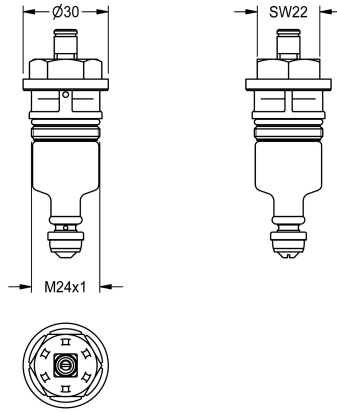

KWC

Functional element

Modell-Linie: **FUNCTIONING_PARTS | EAQLN0004**
Spare parts | Spare parts flushing systems

KWC-No.

2000104374
DN 20

2000104394
DN 15

Functional part for AQUALINE WC flush valve DN 15.

Technical Data

application

wc flushing

type of cartridge

self-closing cartridge

diameter nominal fitting

DN 15

material