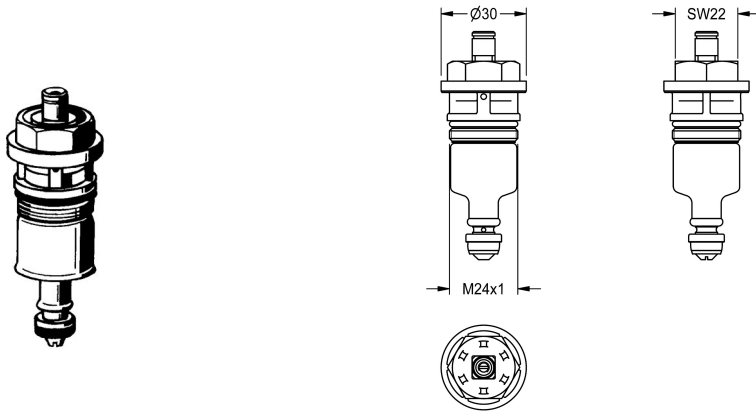

KWC

Functional element

Modell-Linie: **FUNCTIONING_PARTS | EAQLN0004**

Spare parts | Spare parts flushing systems

KWC-No.

2000104374

DN 20

2000104394

DN 15

Functional part for AQUALINE WC flush valve DN 15.

Technical Data

application

wc flushing

type of cartridge

self-closing cartridge

diameter nominal fitting

DN 15

material

synthetic

remotely controlled

no