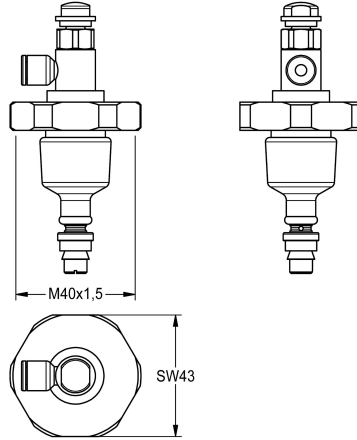

## KWC

Upper part

Modell-Linie: **FUNCTIONING\_PARTS** | EAQLN0005

Spare parts | Spare parts showers

### KWC-No.

**2000104387**

DN 15

**2000104388**

DN 20

**2000104403**

DN 15 for AQUALINE

Head part for self-closing valves DN 15 with remote control, for shower systems.

### Technical Data

application

showering

type of cartridge

self-closing cartridge

diameter nominal fitting

DN 15

material