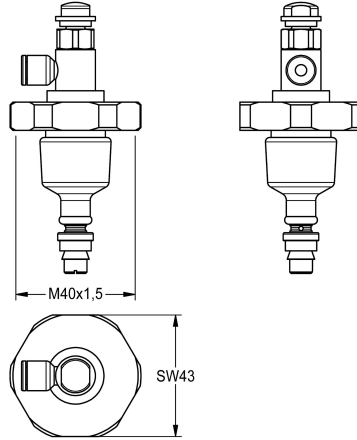

KWC

Upper part

Modell-Linie: **FUNCTIONING_PARTS** | EAQLN0005

Spare parts | Spare parts showers

KWC-No.

2000104387
DN 15

2000104388
DN 20

2000104403
DN 15 for AQUALINE

Head part for self-closing valves DN 15 with remote control, for shower systems.

Technical Data

application

showering

type of cartridge

self-closing cartridge

diameter nominal fitting

DN 15