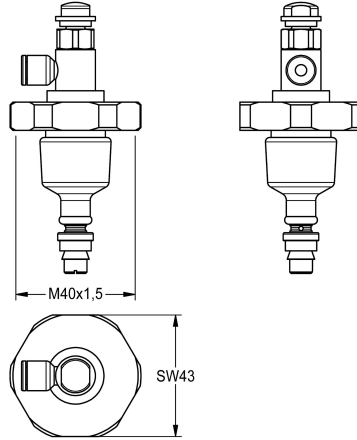

KWC

Upper part

Modell-Linie: **FUNCTIONING_PARTS** | EAQLN0005

Spare parts | Spare parts showers

KWC-No.

2000104387

DN 15

2000104388

DN 20

2000104403

DN 15 for AQUALINE

Head part for self-closing valves DN 15 with remote control, for shower systems.

Technical Data

application

showering

type of cartridge

self-closing cartridge

diameter nominal fitting

DN 15

material

brass

remotely controlled

yes