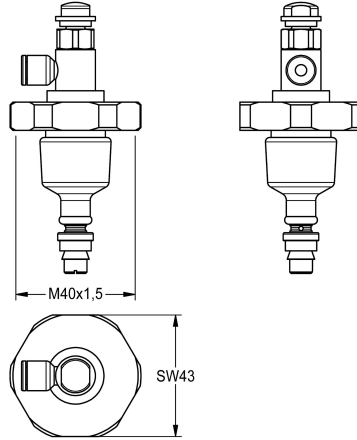

## KWC

Upper part

Modell-Linie: **FUNCTIONING\_PARTS** | EAQLN0005

Spare parts | Spare parts showers

### KWC-No.

**2000104387**  
DN 15

**2000104388**  
DN 20

**2000104403**  
DN 15 for AQUALINE

Head part for self-closing valves DN 15 with remote control, for shower systems.

### Technical Data

application

showering

type of cartridge

self-closing cartridge

diameter nominal fitting

DN 15

material