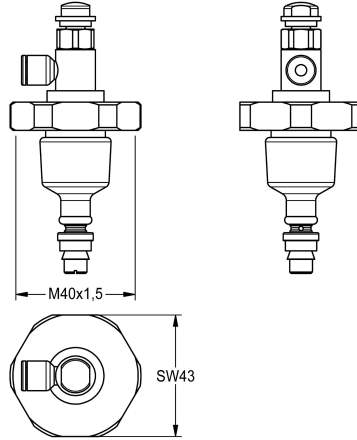

KWC

Bovendeel

Modell-Linie: FUNCTIONING_PARTS | EAQLN0005
Reserve onderdelen | Reserve-onderdelen douches

KWC-No.

2000104387
DN 15

2000104388
DN 20

2000104403
DN 15 voor AQUALINE

Head part for self-closing valves DN 15 with remote control, for shower systems.

Technical Data

Toepassing

ATT-WS-CARTRIDGE-TYP

ATT-WS-DIAFIT

Materiaal

ATT-WS-REMOTE-CONTRO

SHOWERING

SELF-CLOSING-CARTRIDGE