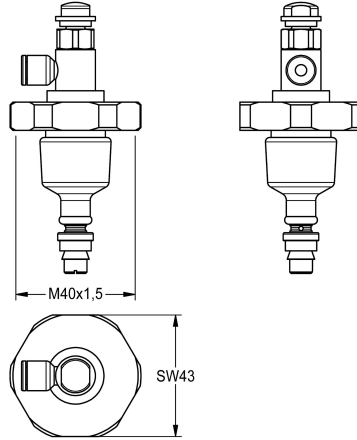

## KWC

Bovendeel

Modell-Linie: FUNCTIONING\_PARTS | EAQLN0005

Reserve onderdelen | Reserve-onderdelen douches

### KWC-No.

**2000104387**

DN 15

**2000104388**

DN 20

**2000104403**

DN 15 voor AQUALINE

Head part for self-closing valves DN 15 with remote control, for shower systems.