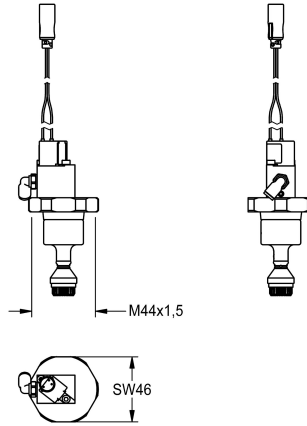

KWC

Upper part

Modell-Linie: **FUNCTIONING_PARTS** | EFLSY0016
Spare parts | Spare parts flushing systems

KWC-No.

2000104418

Upper part DN 20 for AQUA solenoid flush valve, noise group I

Head part for WC flush valve with noise group I, with solenoid valve and

connection adapter, 24 V DC.

Technical Data

application

wc flushing

type of cartridge

self-closing cartridge

diameter nominal fitting

DN 20