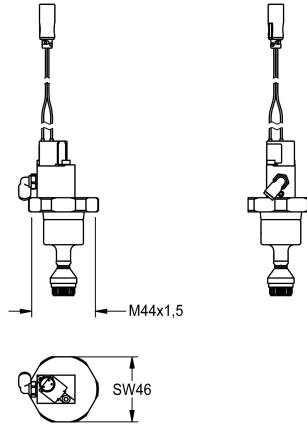

KWC Upper part

Modell-Linie: **FUNCTIONING_PARTS** | EFLSY0016
Spare parts | Spare parts flushing systems

KWC-No.

2000104418

Upper part DN 20 for AQUA solenoid flush valve, noise group I

Head part for WC flush valve with noise group I, with solenoid valve and

connection adapter, 24 V DC.

Technical Data

application

wc flushing

type of cartridge

self-closing cartridge

diameter nominal fitting

DN 20