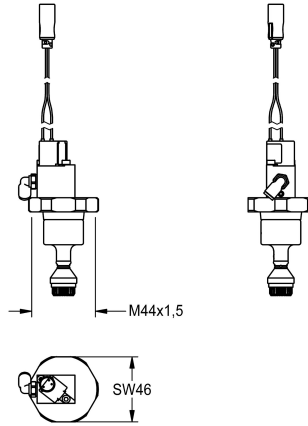

### Upper part

Modell-Linie: **FUNCTIONING\_PARTS** | EFLSY0016

Spare parts | Spare parts flushing systems

#### KWC-No.

**2000104418**

Upper part DN 20 for AQUA solenoid flush valve, noise group I

Head part for WC flush valve with noise group I, with solenoid valve and

connection adapter, 24 V DC.

#### Technical Data

application

wc flushing

type of cartridge

self-closing cartridge

diameter nominal fitting

DN 20

material