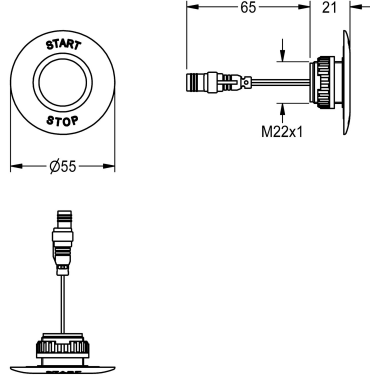

## KWC Piezo Switch

Modell-Linie: AQUA3000OPEN | EAT300001  
Spare parts | Spare parts showers

### KWC-No.

2000104441

Piezo Switch A3000 open with rosette (start-stop) and red-blue marking.