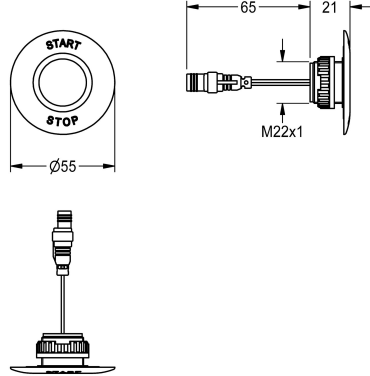

KWC Piezo Switch

Modell-Linie: AQUA3000OPEN | EAT300001
Spare parts | Spare parts showers

KWC-No.

2000104441

Piezo Switch A3000 open with rosette (start-stop) and red-blue marking.

Technical Data

type of sensor

piezo-electronic sensor