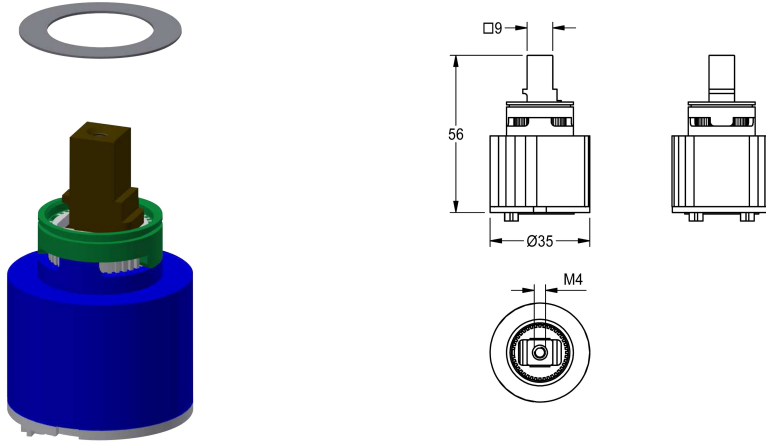

KWC

Ceramic cartridge

Modell-Linie: ROKERA | ETAPS0021

Spare parts | Spare parts taps

KWC-No.

2000104448

Technical Data

application

washing/showering

type of cartridge

ceramic cartridge

diameter nominal fitting

DN 15

material

synthetic

remotely controlled