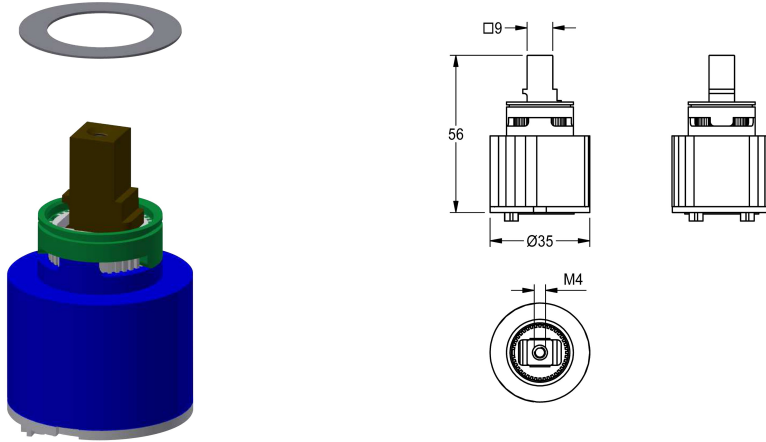

KWC

Ceramic cartridge

Modell-Linie: ROKERA | ETAPS0021
Spare parts | Spare parts taps

KWC-No.

2000104448

Technical Data

application

washing/showering

type of cartridge

ceramic cartridge

diameter nominal fitting

DN 15

material

synthetic

remotely controlled

no