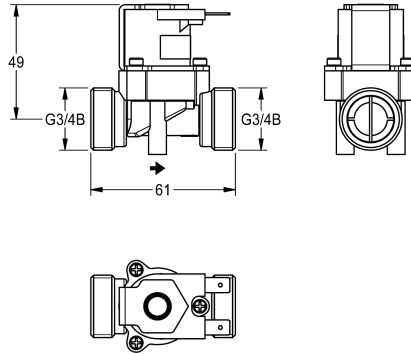

KWC

Solenoid valve

Modell-Linie: AQUA3000OPEN | ETAPS0023

Spare parts | Spare parts taps

KWC-No.

2000104454

Solenoid valve A3000 open, connections G 3/4 B, with strainer, 24 V DC.