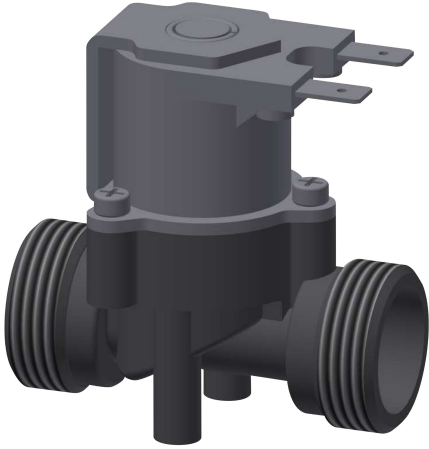

KWC

Solenoid valve

Modell-Linie: AQUA3000OPEN | ETAPS0023

Spare parts | Spare parts taps

KWC-No.

2000104454

Solenoid valve A3000 open, connections G 3/4 B, with strainer, 24 V DC.