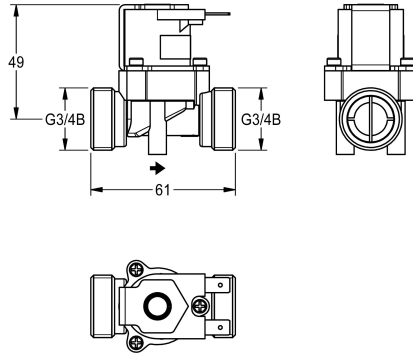

KWC

Solenoid valve

Modell-Linie: AQUA3000OPEN | ETAPS0023

Spare parts | Spare parts taps

KWC-No.

2000104454

Solenoid valve A3000 open, connections G 3/4 B, with strainer, 24 V DC.