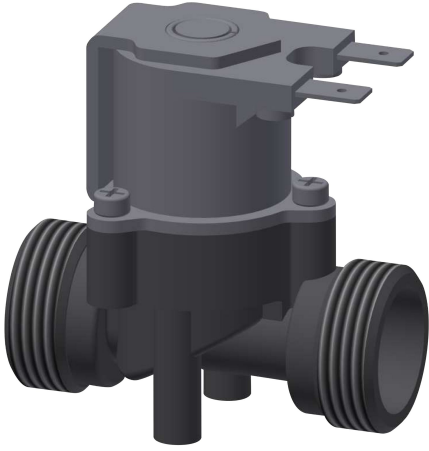

KWC

Solenoid valve

Modell-Linie: AQUA3000OPEN | ETAPS0023

Spare parts | Spare parts taps

KWC-No.

2000104454

Solenoid valve A3000 open, connections G 3/4 B, with strainer, 24 V DC.