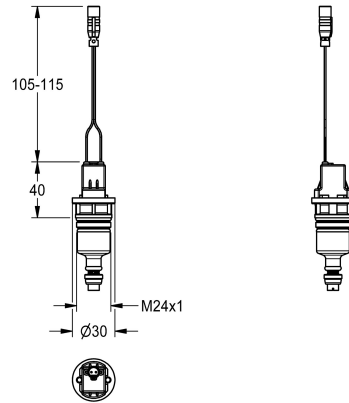

KWC

Solenoid self-closing valve

Modell-Linie: PROTRONIC | EPTR0005

Ricambi | Ricambi per flussometri

KWC-No.

2000104468

PROTRONIC solenoid self-closing valve cartridge, for urinal flush fittings, 6 V DC.

Dati tecnici