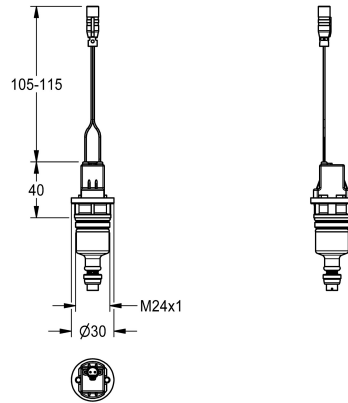

KWC

Solenoid self-closing valve

Modell-Linie: PROTRONIC | EPTR0005

Ricambi | Ricambi per flussometri

KWC-No.

2000104468

PROTRONIC solenoid self-closing valve cartridge, for urinal flush fittings, 6 V DC.

Dati tecnici