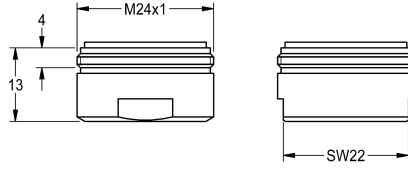

## KWC

Aerator 6.0 l/min

Modell-Linie: WASH-TAPS-ACCESS. | ASXX1015

Spare parts | Spare parts taps

### KWC-No.

**2000104691**

Aerator with integrated volume regulator, 6.0 l/min, with external thread M 24 x 1, packing unit 10 pieces

### Technical Data

overall depth	26 mm
overall height	13 mm
overall width	26 mm
quantity	10
quantity uom	pieces