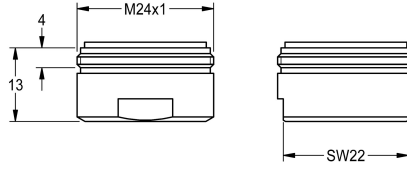

KWC

Aerator 6.0 l/min

Modell-Linie: WASH-TAPS-ACCESS. | ASXX1015

Spare parts | Spare parts taps

KWC-No.

2000104691

Aerator with integrated volume regulator, 6.0 l/min, with external thread M 24 x 1, packing unit 10 pieces

Technical Data

overall depth	26 mm
overall height	13 mm
overall width	26 mm
quantity	10
quantity uom	pieces