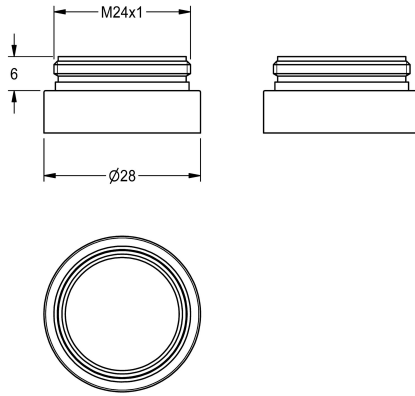

## KWC

Theft-proof housing for aerator

Modell-Linie: SPARE-PARTS-GENER. | ZTAPS0005

Spare parts | Spare parts taps

### KWC-No.

**2000104778**

Theft-proof housing for aerator

Theft-proof housing for aerator, for wash fittings, with male thread M

24 x 1, polished chromium-plated brass.

### Technical Data

quantity

1

quantity uom

piece