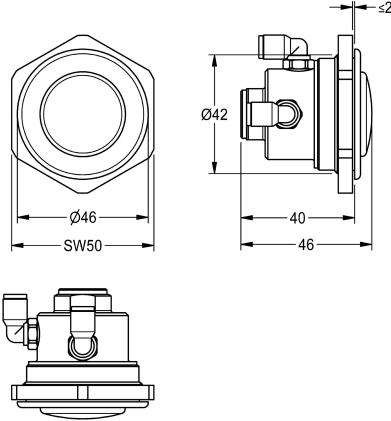

#### KWC-No.

2000104780

Remote operation valve with push button actuation, for mounting in stainless steel cover plate, connections for control line.