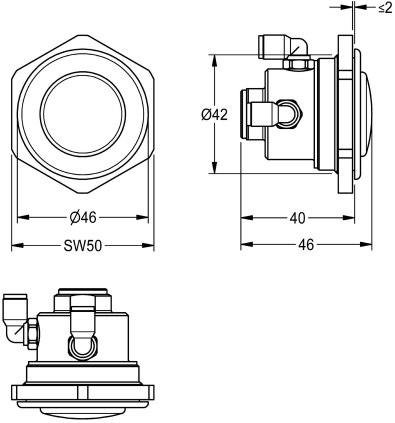

KWC

Remote operation valve

Modell-Linie: SPARE-PARTS-GENER. | EFLSY0027
Spare parts | Spare parts flushing systems

KWC-No.

2000104780

Remote operation valve with push button actuation, for mounting in stainless steel cover plate, connections for control line.

Technical Data

quantity

1

quantity uom

piece