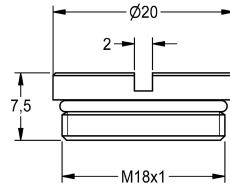

## KWC

Valve seat DN 15

Modell-Linie: SPARE-PARTS-GENER. | ESHOW0040

Spare parts | Spare parts taps

### KWC-No.

2000104790

Valve seat DN 15 with O-ring

### Technical Data

quantity

1

quantity uom

piece